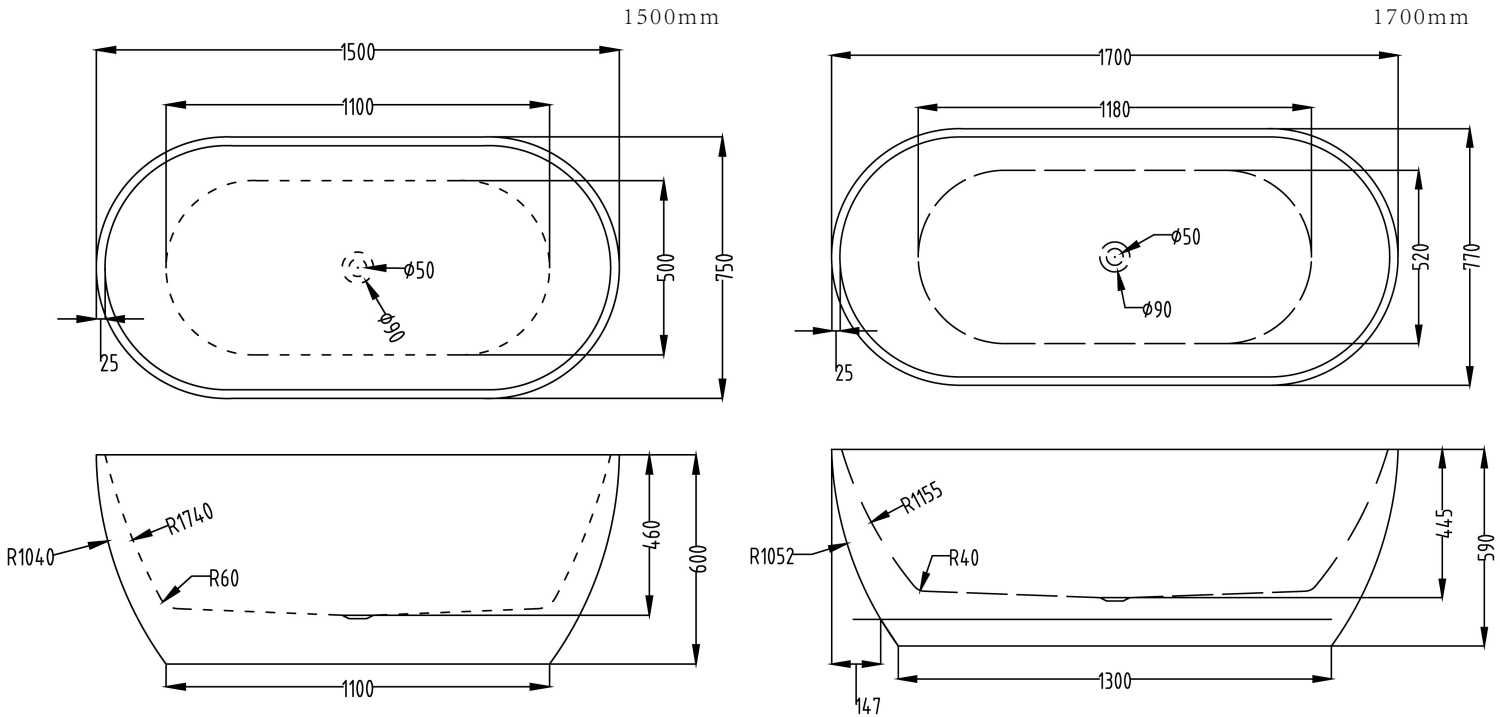

SKU	CODE	SIZE	RRP
75114	BT520-1500	(1500L*790D*590HMM)	\$1480
75115	BT520-1700	(1700L*790D*590HMM)	\$1580

1500mm

1700mm

Freestanding Bathtub available in 1500mm and 1700mm

- 3.5mm Acrylic with reinforced fiberglass (Sanitary Grade)
- Stand-alone design, classic style and easy to fit any bathroom
- Non-overflow

SKU	CODE	SIZE	RRP
75116	BT518-1500	(1500L*750D*600HMM)	\$1480
75117	BT518-1700	(1700L*770D*590HMM)	\$1580

Freestanding Bathtub available in 1500mm and 1700mm

- 3.5mm Acrylic with reinforced fiberglass (Sanitary Grade)
- Stand-alone design, classic style and easy to fit any bathroom
- Non-overflow

SKU	CODE	SIZE	RRP
75118	BT529-1500	(1500L*750D*580HMM)	\$1480
75119	BT529-1700	(1700L*750D*580HMM)	\$1580

1500mm

1700mm

Freestanding Bathtub available in 1500mm and 1700mm

- 5mm Acrylic with Alkali-free reinforced fiberglass (Sanitary Grade)
- Free standing design
- Non-overflow

SKU	CODE	SIZE	RRP
75130	KBT1500-BTW	(1500L*750D*580HMM)	\$2080
75126	KBT1700-BTW	(1700L*800D*580HMM)	\$2180

1500mm

1700mm

Back To Wall (Corner Fit) Bathtub available in 1500mm and 1700mm

- 5mm Acrylic with Alkali-free reinforced fiberglass (Sanitary Grade)
- Corner fit design, optimizing space and adding a contemporary touch to your bathroom.
- Non-overflow