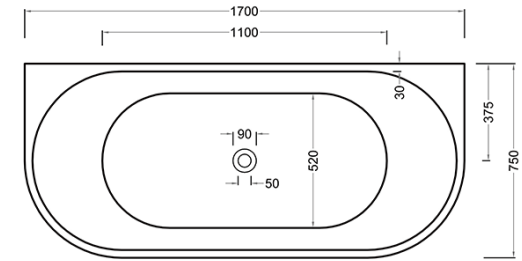

SKU	CODE	SIZE	RRP
75103	7132-1500	(1500L*750D*560HMM)	\$1480
75104	7132-1700	(1700L*750D*560HMM)	\$1580

1500mm

1700mm

Back To Wall Bathtub available in 1700mm

- 3.5mm Acrylic with Alkali-free reinforced fiberglass (Sanitary Grade)
- Rectangle bathtub
- Non-overflow

SKU	CODE	SIZE	RRP
75106	7101-1700	(1700L*750D*580HMM)	\$1580

Freestanding Bathtub available in 1700mm

- 3.5mm Acrylic with Alkali-free reinforced fiberglass (Sanitary Grade)
- Oval boat-shaped bathtub
- Non-overflow

SKU	CODE	SIZE	RRP
75130	KBT1500-BTW	(1500L*750D*580HMM)	\$2080
75126	KBT1700-BTW	(1700L*800D*580HMM)	\$2180

1500mm

1700mm

Back To Wall (Corner Fit) Bathtub available in 1500mm and 1700mm

- 5mm Acrylic with Alkali-free reinforced fiberglass (Sanitary Grade)
- Corner fit design, optimizing space and adding a contemporary touch to your bathroom.
- Non-overflow

SKU	CODE	SIZE	RRP
75131	KBT1500-LC	(1500L*750D*580HMM)	\$2080
75127	KBT1700-LC	(1700L*800D*580HMM)	\$2180

1500mm

1700mm

Back To Wall (Corner Fit) Bathtub

available in 1500mm and 1700mm

- 5mm Acrylic with Alkali-free reinforced fiberglass (Sanitary Grade)
- Corner fit design, optimizing space and adding a contemporary touch to your bathroom
- Non-overflow