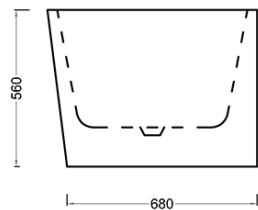

SKU	CODE	SIZE	RRP
75103	7132-1500	(1500L*750D*560HMM)	\$1480
75104	7132-1700	(1700L*750D*560HMM)	\$1580

1500mm

1700mm

Back To Wall Bathtub available in 1700mm

- 3.5mm Acrylic with Alkali-free reinforced fiberglass (Sanitary Grade)
- Rectangle bathtub
- Non-overflow