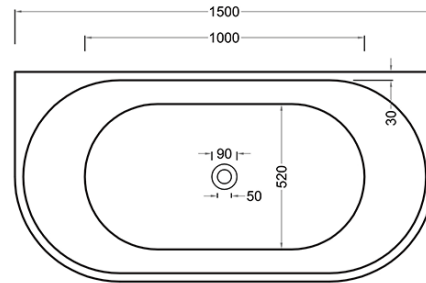

SKU	CODE	SIZE	RRP
75103	7132-1500	(1500L*750D*560HMM)	\$1480
75104	7132-1700	(1700L*750D*560HMM)	\$1580

1500mm

1700mm

Back To Wall Bathtub available in 1700mm

- 3.5mm Acrylic with Alkali-free reinforced fiberglass (Sanitary Grade)
- Rectangle bathtub
- Non-overflow

SKU	CODE	SIZE	RRP
75116	BT518-1500	(1500L*750D*600HMM)	\$1480
75117	BT518-1700	(1700L*770D*590HMM)	\$1580

Freestanding Bathtub available in 1500mm and 1700mm

- 3.5mm Acrylic with reinforced fiberglass (Sanitary Grade)
- Stand-alone design, classic style and easy to fit any bathroom
- Non-overflow

SKU	CODE	SIZE	RRP
75130	KBT1500-BTW	(1500L*750D*580HMM)	\$2080
75126	KBT1700-BTW	(1700L*800D*580HMM)	\$2180

1500mm

1700mm

Back To Wall (Corner Fit) Bathtub available in 1500mm and 1700mm

- 5mm Acrylic with Alkali-free reinforced fiberglass (Sanitary Grade)
- Corner fit design, optimizing space and adding a contemporary touch to your bathroom.
- Non-overflow

SKU	CODE	SIZE	RRP
75131	KBT1500-LC	(1500L*750D*580HMM)	\$2080
75127	KBT1700-LC	(1700L*800D*580HMM)	\$2180

1500mm

1700mm

Back To Wall (Corner Fit) Bathtub

available in 1500mm and 1700mm

- 5mm Acrylic with Alkali-free reinforced fiberglass (Sanitary Grade)
- Corner fit design, optimizing space and adding a contemporary touch to your bathroom
- Non-overflow