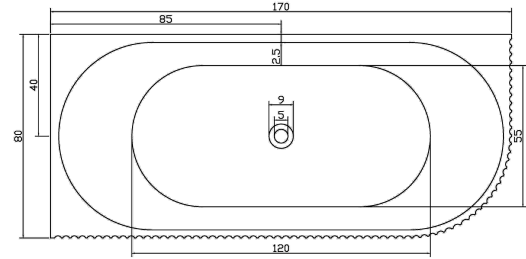

SKU	CODE	SIZE	RRP
75129	KBT1500	(1500L*750D*560~580HMM)	\$2080
75125	KBT1700	(1700L*750D*560~580HMM)	\$2180

1500mm

1700mm

Back To Wall Bathtub available in 1500mm and 1700mm

- 5mm Acrylic with Alkali-free reinforced fiberglass (Sanitary Grade)
- Back-to-Wall design for a sleek and space-saving solution, fitting seamlessly against the wall
- Non-overflow

SKU	CODE	SIZE	RRP
75130	KBT1500-BTW	(1500L*750D*580HMM)	\$2080
75126	KBT1700-BTW	(1700L*800D*580HMM)	\$2180

1500mm

1700mm

Back To Wall (Corner Fit) Bathtub available in 1500mm and 1700mm

- 5mm Acrylic with Alkali-free reinforced fiberglass (Sanitary Grade)
- Corner fit design, optimizing space and adding a contemporary touch to your bathroom.
- Non-overflow

SKU	CODE	SIZE	RRP
75131	KBT1500-LC	(1500L*750D*580HMM)	\$2080
75127	KBT1700-LC	(1700L*800D*580HMM)	\$2180

1500mm

1700mm

Back To Wall (Corner Fit) Bathtub

available in 1500mm and 1700mm

- 5mm Acrylic with Alkali-free reinforced fiberglass (Sanitary Grade)
- Corner fit design, optimizing space and adding a contemporary touch to your bathroom
- Non-overflow

SKU	CODE	SIZE	RRP
75132	KBT1500-RC	(1500L*750D*580HMM)	\$2080
75128	KBT1700-RC	(1700L*800D*580HMM)	\$2180

1500mm

1700mm