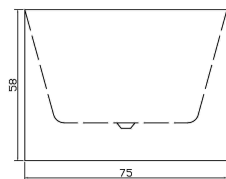

SKU	CODE	SIZE	RRP
75129	KBT1500	(1500L*750D*560~580HMM)	\$2080
75125	KBT1700	(1700L*750D*560~580HMM)	\$2180

1500mm

1700mm

Back To Wall Bathtub available in 1500mm and 1700mm

- 5mm Acrylic with Alkali-free reinforced fiberglass (Sanitary Grade)
- Back-to-Wall design for a sleek and space-saving solution, fitting seamlessly against the wall
- Non-overflow

SKU	CODE	SIZE	RRP
75130	KBT1500-BTW	(1500L*750D*580HMM)	\$2080
75126	KBT1700-BTW	(1700L*800D*580HMM)	\$2180

1500mm

1700mm

Back To Wall (Corner Fit) Bathtub available in 1500mm and 1700mm

- 5mm Acrylic with Alkali-free reinforced fiberglass (Sanitary Grade)
- Corner fit design, optimizing space and adding a contemporary touch to your bathroom.
- Non-overflow