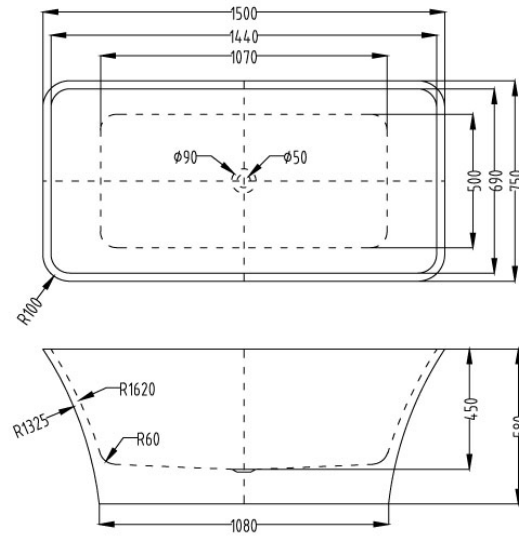

SKU	CODE	SIZE	RRP
75116	BT518-1500	(1500L*750D*600HMM)	\$1480
75117	BT518-1700	(1700L*770D*590HMM)	\$1580

Freestanding Bathtub available in 1500mm and 1700mm

- 3.5mm Acrylic with reinforced fiberglass (Sanitary Grade)
- Stand-alone design, classic style and easy to fit any bathroom
- Non-overflow

SKU	CODE	SIZE	RRP
75118	BT529-1500	(1500L*750D*580HMM)	\$1480
75119	BT529-1700	(1700L*750D*580HMM)	\$1580

1500mm

1700mm

Freestanding Bathtub available in 1500mm and 1700mm

- 5mm Acrylic with Alkali-free reinforced fiberglass (Sanitary Grade)
- Free standing design
- Non-overflow

SKU	CODE	SIZE	RRP
75129	KBT1500	(1500L*750D*560~580HMM)	\$2080
75125	KBT1700	(1700L*750D*560~580HMM)	\$2180

1500mm

1700mm

Back To Wall Bathtub available in 1500mm and 1700mm

- 5mm Acrylic with Alkali-free reinforced fiberglass (Sanitary Grade)
- Back-to-Wall design for a sleek and space-saving solution, fitting seamlessly against the wall
- Non-overflow

SKU	CODE	SIZE	RRP
75130	KBT1500-BTW	(1500L*750D*580HMM)	\$2080
75126	KBT1700-BTW	(1700L*800D*580HMM)	\$2180

1500mm

1700mm

Back To Wall (Corner Fit) Bathtub available in 1500mm and 1700mm

- 5mm Acrylic with Alkali-free reinforced fiberglass (Sanitary Grade)
- Corner fit design, optimizing space and adding a contemporary touch to your bathroom.
- Non-overflow