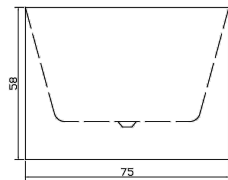

SKU	CODE	SIZE	RRP
75130	KBT1500-BTW	(1500L*750D*580HMM)	\$2080
75126	KBT1700-BTW	(1700L*800D*580HMM)	\$2180

1500mm

1700mm

Back To Wall (Corner Fit) Bathtub available in 1500mm and 1700mm

- 5mm Acrylic with Alkali-free reinforced fiberglass (Sanitary Grade)
- Corner fit design, optimizing space and adding a contemporary touch to your bathroom.
- Non-overflow

SKU	CODE	SIZE	RRP
75131	KBT1500-LC	(1500L*750D*580HMM)	\$2080
75127	KBT1700-LC	(1700L*800D*580HMM)	\$2180

1500mm

1700mm

Back To Wall (Corner Fit) Bathtub

available in 1500mm and 1700mm

- 5mm Acrylic with Alkali-free reinforced fiberglass (Sanitary Grade)
- Corner fit design, optimizing space and adding a contemporary touch to your bathroom
- Non-overflow