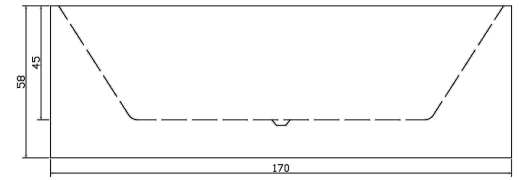

SKU	CODE	SIZE	RRP
75129	KBT1500	(1500L*750D*560~580HMM)	\$2080
75125	KBT1700	(1700L*750D*560~580HMM)	\$2180

1500mm

1700mm

Back To Wall Bathtub available in 1500mm and 1700mm

- 5mm Acrylic with Alkali-free reinforced fiberglass (Sanitary Grade)
- Back-to-Wall design for a sleek and space-saving solution, fitting seamlessly against the wall
- Non-overflow

SKU	CODE	SIZE	RRP
75130	KBT1500-BTW	(1500L*750D*580HMM)	\$2080
75126	KBT1700-BTW	(1700L*800D*580HMM)	\$2180

1500mm

1700mm

Back To Wall (Corner Fit) Bathtub available in 1500mm and 1700mm

- 5mm Acrylic with Alkali-free reinforced fiberglass (Sanitary Grade)
- Corner fit design, optimizing space and adding a contemporary touch to your bathroom.
- Non-overflow

SKU	CODE	SIZE	RRP
75131	KBT1500-LC	(1500L*750D*580HMM)	\$2080
75127	KBT1700-LC	(1700L*800D*580HMM)	\$2180

1500mm

1700mm

Back To Wall (Corner Fit) Bathtub

available in 1500mm and 1700mm

- 5mm Acrylic with Alkali-free reinforced fiberglass (Sanitary Grade)
- Corner fit design, optimizing space and adding a contemporary touch to your bathroom
- Non-overflow