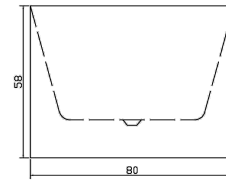

SKU	CODE	SIZE	RRP
75129	KBT1500	(1500L*750D*560~580HMM)	\$2080
75125	KBT1700	(1700L*750D*560~580HMM)	\$2180

1500mm

1700mm

Back To Wall Bathtub available in 1500mm and 1700mm

- 5mm Acrylic with Alkali-free reinforced fiberglass (Sanitary Grade)
- Back-to-Wall design for a sleek and space-saving solution, fitting seamlessly against the wall
- Non-overflow

SKU	CODE	SIZE	RRP
75130	KBT1500-BTW	(1500L*750D*580HMM)	\$2080
75126	KBT1700-BTW	(1700L*800D*580HMM)	\$2180

1500mm

1700mm

Back To Wall (Corner Fit) Bathtub available in 1500mm and 1700mm

- 5mm Acrylic with Alkali-free reinforced fiberglass (Sanitary Grade)
- Corner fit design, optimizing space and adding a contemporary touch to your bathroom.
- Non-overflow

SKU	CODE	SIZE	RRP
75131	KBT1500-LC	(1500L*750D*580HMM)	\$2080
75127	KBT1700-LC	(1700L*800D*580HMM)	\$2180

1500mm

1700mm

Back To Wall (Corner Fit) Bathtub

available in 1500mm and 1700mm

- 5mm Acrylic with Alkali-free reinforced fiberglass (Sanitary Grade)
- Corner fit design, optimizing space and adding a contemporary touch to your bathroom
- Non-overflow