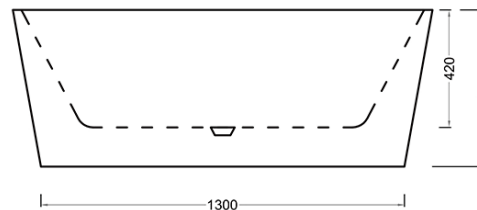

SKU	CODE	SIZE	RRP
75103	7132-1500	(1500L*750D*560HMM)	\$1480
75104	7132-1700	(1700L*750D*560HMM)	\$1580

1500mm

1700mm

Back To Wall Bathtub available in 1700mm

- 3.5mm Acrylic with Alkali-free reinforced fiberglass (Sanitary Grade)
- Rectangle bathtub
- Non-overflow