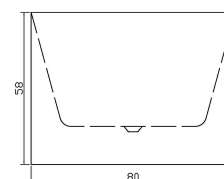

SKU	CODE	SIZE	RRP
75129	KBT1500	(1500L*750D*560~580HMM)	\$2080
75125	KBT1700	(1700L*750D*560~580HMM)	\$2180

1500mm

1700mm

Back To Wall Bathtub available in 1500mm and 1700mm

- 5mm Acrylic with Alkali-free reinforced fiberglass (Sanitary Grade)
- Back-to-Wall design for a sleek and space-saving solution, fitting seamlessly against the wall
- Non-overflow

SKU	CODE	SIZE	RRP
75130	KBT1500-BTW	(1500L*750D*580HMM)	\$2080
75126	KBT1700-BTW	(1700L*800D*580HMM)	\$2180

1500mm

1700mm

Back To Wall (Corner Fit) Bathtub available in 1500mm and 1700mm

- 5mm Acrylic with Alkali-free reinforced fiberglass (Sanitary Grade)
- Corner fit design, optimizing space and adding a contemporary touch to your bathroom.
- Non-overflow