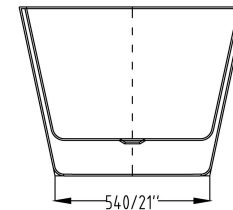

SKU	CODE	SIZE	RRP
75110	7123-1700	(1700L*750D*590HMM)	\$1580

Freestanding Bathtub available in 1500mm and 1700mm

- 3.5mm Acrylic with reinforced fiberglass (Sanitary Grade)
- Stand-alone design with a classic style, seamlessly fitting into any bathroom
- Non-overflow

SKU	CODE	SIZE	RRP
75114	BT520-1500	(1500L*790D*590HMM)	\$1480
75115	BT520-1700	(1700L*790D*590HMM)	\$1580

1500mm

1700mm

Freestanding Bathtub available in 1500mm and 1700mm

- 3.5mm Acrylic with reinforced fiberglass (Sanitary Grade)
- Stand-alone design, classic style and easy to fit any bathroom
- Non-overflow

SKU	CODE	SIZE	RRP
75116	BT518-1500	(1500L*750D*600HMM)	\$1480
75117	BT518-1700	(1700L*770D*590HMM)	\$1580

Freestanding Bathtub available in 1500mm and 1700mm

- 3.5mm Acrylic with reinforced fiberglass (Sanitary Grade)
- Stand-alone design, classic style and easy to fit any bathroom
- Non-overflow

SKU	CODE	SIZE	RRP
75130	KBT1500-BTW	(1500L*750D*580HMM)	\$2080
75126	KBT1700-BTW	(1700L*800D*580HMM)	\$2180

1500mm

1700mm

Back To Wall (Corner Fit) Bathtub available in 1500mm and 1700mm

- 5mm Acrylic with Alkali-free reinforced fiberglass (Sanitary Grade)
- Corner fit design, optimizing space and adding a contemporary touch to your bathroom.
- Non-overflow