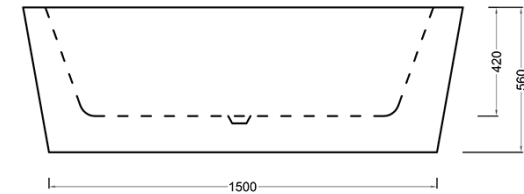

SKU	CODE	SIZE	RRP
75103	7132-1500	(1500L*750D*560HMM)	\$1480
75104	7132-1700	(1700L*750D*560HMM)	\$1580

1500mm

1700mm

Back To Wall Bathtub available in 1700mm

- 3.5mm Acrylic with Alkali-free reinforced fiberglass (Sanitary Grade)
- Rectangle bathtub
- Non-overflow