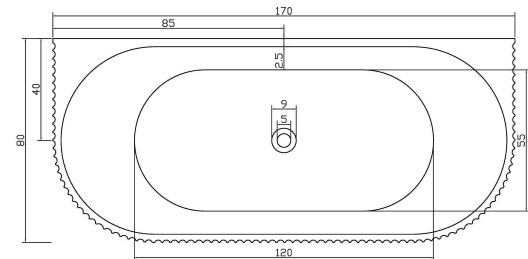

SKU	CODE	SIZE	RRP
75118	BT529-1500	(1500L*750D*580HMM)	\$1480
75119	BT529-1700	(1700L*750D*580HMM)	\$1580

1500mm

1700mm

Freestanding Bathtub available in 1500mm and 1700mm

- 5mm Acrylic with Alkali-free reinforced fiberglass (Sanitary Grade)
- Free standing design
- Non-overflow

SKU	CODE	SIZE	RRP
75129	KBT1500	(1500L*750D*560~580HMM)	\$2080
75125	KBT1700	(1700L*750D*560~580HMM)	\$2180

1500mm

1700mm

Back To Wall Bathtub available in 1500mm and 1700mm

- 5mm Acrylic with Alkali-free reinforced fiberglass (Sanitary Grade)
- Back-to-Wall design for a sleek and space-saving solution, fitting seamlessly against the wall
- Non-overflow

SKU	CODE	SIZE	RRP
75130	KBT1500-BTW	(1500L*750D*580HMM)	\$2080
75126	KBT1700-BTW	(1700L*800D*580HMM)	\$2180

1500mm

1700mm

Back To Wall (Corner Fit) Bathtub available in 1500mm and 1700mm

- 5mm Acrylic with Alkali-free reinforced fiberglass (Sanitary Grade)
- Corner fit design, optimizing space and adding a contemporary touch to your bathroom.
- Non-overflow

SKU	CODE	SIZE	RRP
75131	KBT1500-LC	(1500L*750D*580HMM)	\$2080
75127	KBT1700-LC	(1700L*800D*580HMM)	\$2180

1500mm

1700mm

Back To Wall (Corner Fit) Bathtub

available in 1500mm and 1700mm

- 5mm Acrylic with Alkali-free reinforced fiberglass (Sanitary Grade)
- Corner fit design, optimizing space and adding a contemporary touch to your bathroom
- Non-overflow