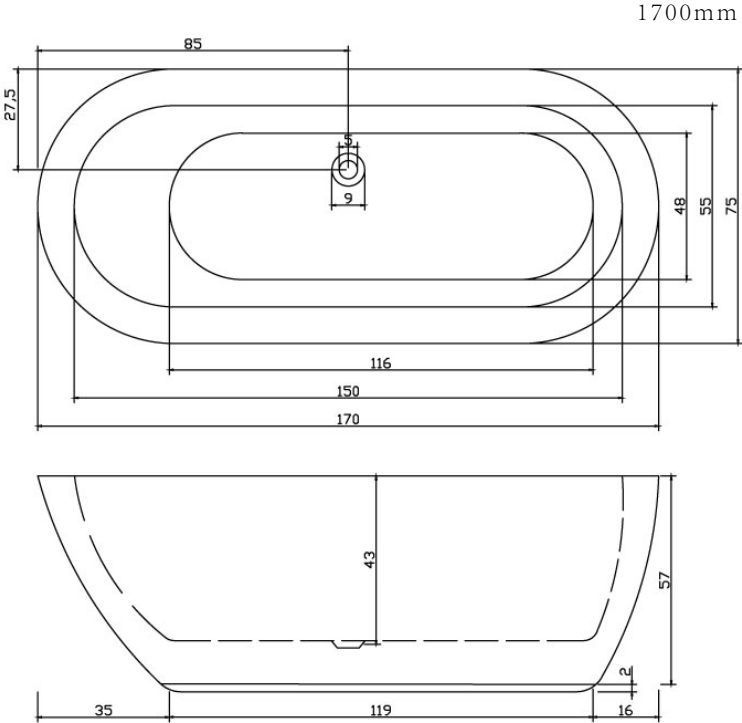

SKU	CODE	SIZE	RRP
75106	7101-1700	(1700L*750D*580HMM)	\$1580

Freestanding Bathtub available in 1700mm

- 3.5mm Acrylic with Alkali-free reinforced fiberglass (Sanitary Grade)
- Oval boat-shaped bathtub
- Non-overflow

SKU	CODE	SIZE	RRP
75110	7123-1700	(1700L*750D*590HMM)	\$1580

Freestanding Bathtub available in 1500mm and 1700mm

- 3.5mm Acrylic with reinforced fiberglass (Sanitary Grade)
- Stand-alone design with a classic style, seamlessly fitting into any bathroom
- Non-overflow

SKU	CODE	SIZE	RRP
75114	BT520-1500	(1500L*790D*590HMM)	\$1480
75115	BT520-1700	(1700L*790D*590HMM)	\$1580

1500mm

1700mm

Freestanding Bathtub available in 1500mm and 1700mm

- 3.5mm Acrylic with reinforced fiberglass (Sanitary Grade)
- Stand-alone design, classic style and easy to fit any bathroom
- Non-overflow

SKU	CODE	SIZE	RRP
75130	KBT1500-BTW	(1500L*750D*580HMM)	\$2080
75126	KBT1700-BTW	(1700L*800D*580HMM)	\$2180

1500mm

1700mm

Back To Wall (Corner Fit) Bathtub available in 1500mm and 1700mm

- 5mm Acrylic with Alkali-free reinforced fiberglass (Sanitary Grade)
- Corner fit design, optimizing space and adding a contemporary touch to your bathroom.
- Non-overflow