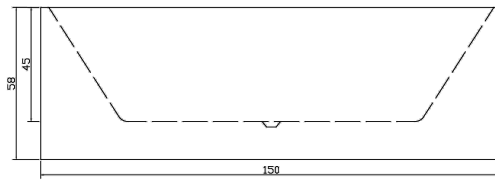

SKU	CODE	SIZE	RRP
75129	KBT1500	(1500L*750D*560~580HMM)	\$2080
75125	KBT1700	(1700L*750D*560~580HMM)	\$2180

1500mm

1700mm

Back To Wall Bathtub available in 1500mm and 1700mm

- 5mm Acrylic with Alkali-free reinforced fiberglass (Sanitary Grade)
- Back-to-Wall design for a sleek and space-saving solution, fitting seamlessly against the wall
- Non-overflow

SKU	CODE	SIZE	RRP
75130	KBT1500-BTW	(1500L*750D*580HMM)	\$2080
75126	KBT1700-BTW	(1700L*800D*580HMM)	\$2180

1500mm

1700mm

Back To Wall (Corner Fit) Bathtub available in 1500mm and 1700mm

- 5mm Acrylic with Alkali-free reinforced fiberglass (Sanitary Grade)
- Corner fit design, optimizing space and adding a contemporary touch to your bathroom.
- Non-overflow

SKU	CODE	SIZE	RRP
75131	KBT1500-LC	(1500L*750D*580HMM)	\$2080
75127	KBT1700-LC	(1700L*800D*580HMM)	\$2180

1500mm

1700mm

Back To Wall (Corner Fit) Bathtub

available in 1500mm and 1700mm

- 5mm Acrylic with Alkali-free reinforced fiberglass (Sanitary Grade)
- Corner fit design, optimizing space and adding a contemporary touch to your bathroom
- Non-overflow