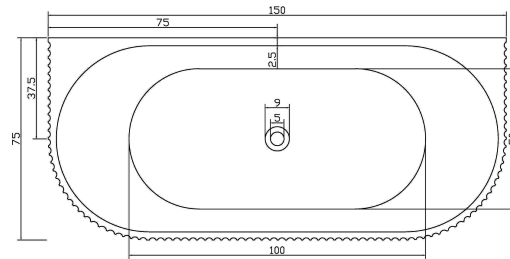

SKU	CODE	SIZE	RRP
75118	BT529-1500	(1500L*750D*580HMM)	\$1480
75119	BT529-1700	(1700L*750D*580HMM)	\$1580

1500mm

1700mm

Freestanding Bathtub available in 1500mm and 1700mm

- 5mm Acrylic with Alkali-free reinforced fiberglass (Sanitary Grade)
- Free standing design
- Non-overflow

SKU	CODE	SIZE	RRP
75129	KBT1500	(1500L*750D*560~580HMM)	\$2080
75125	KBT1700	(1700L*750D*560~580HMM)	\$2180

1500mm

1700mm

Back To Wall Bathtub available in 1500mm and 1700mm

- 5mm Acrylic with Alkali-free reinforced fiberglass (Sanitary Grade)
- Back-to-Wall design for a sleek and space-saving solution, fitting seamlessly against the wall
- Non-overflow

SKU	CODE	SIZE	RRP
75130	KBT1500-BTW	(1500L*750D*580HMM)	\$2080
75126	KBT1700-BTW	(1700L*800D*580HMM)	\$2180

1500mm

1700mm

Back To Wall (Corner Fit) Bathtub available in 1500mm and 1700mm

- 5mm Acrylic with Alkali-free reinforced fiberglass (Sanitary Grade)
- Corner fit design, optimizing space and adding a contemporary touch to your bathroom.
- Non-overflow

SKU	CODE	SIZE	RRP
75131	KBT1500-LC	(1500L*750D*580HMM)	\$2080
75127	KBT1700-LC	(1700L*800D*580HMM)	\$2180

1500mm

1700mm

Back To Wall (Corner Fit) Bathtub

available in 1500mm and 1700mm

- 5mm Acrylic with Alkali-free reinforced fiberglass (Sanitary Grade)
- Corner fit design, optimizing space and adding a contemporary touch to your bathroom
- Non-overflow