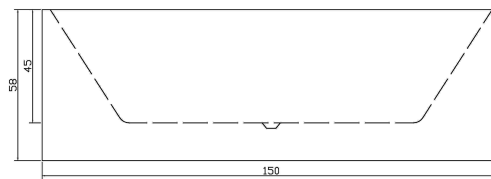

SKU	CODE	SIZE	RRP
75129	KBT1500	(1500L*750D*560~580HMM)	\$2080
75125	KBT1700	(1700L*750D*560~580HMM)	\$2180

1500mm

1700mm

Back To Wall Bathtub available in 1500mm and 1700mm

- 5mm Acrylic with Alkali-free reinforced fiberglass (Sanitary Grade)
- Back-to-Wall design for a sleek and space-saving solution, fitting seamlessly against the wall
- Non-overflow

SKU	CODE	SIZE	RRP
75130	KBT1500-BTW	(1500L*750D*580HMM)	\$2080
75126	KBT1700-BTW	(1700L*800D*580HMM)	\$2180

1500mm

1700mm

Back To Wall (Corner Fit) Bathtub available in 1500mm and 1700mm

- 5mm Acrylic with Alkali-free reinforced fiberglass (Sanitary Grade)
- Corner fit design, optimizing space and adding a contemporary touch to your bathroom.
- Non-overflow