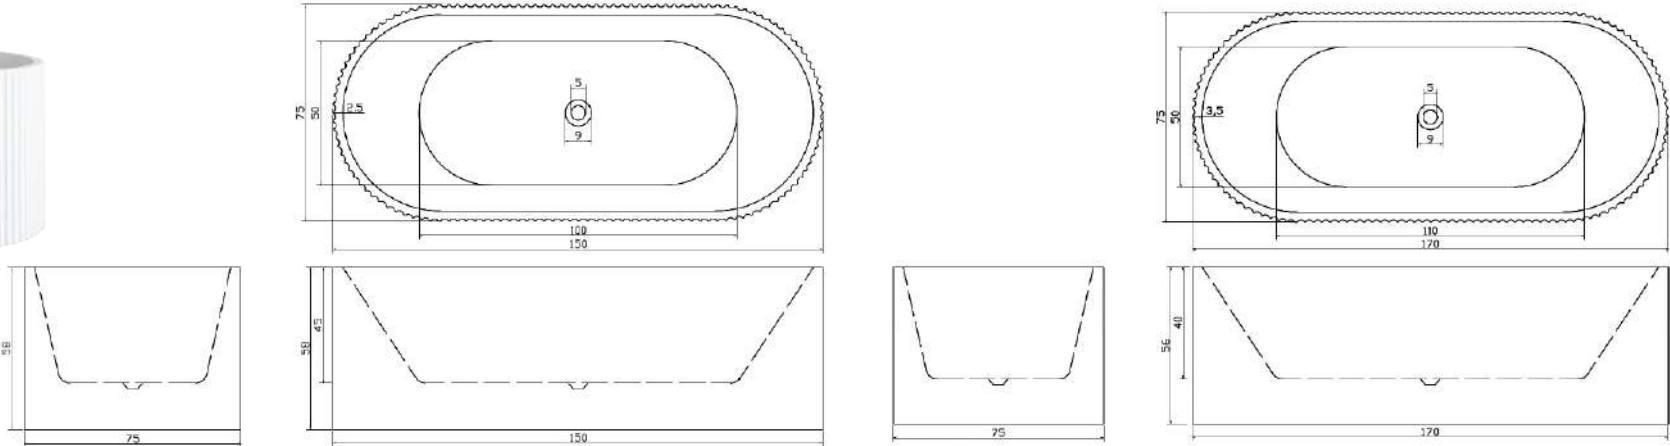

SKU	CODE	SIZE	RRP
75116	BT518-1500	(1500L*750D*600HMM)	\$1480
75117	BT518-1700	(1700L*770D*590HMM)	\$1580

Freestanding Bathtub available in 1500mm and 1700mm

- 3.5mm Acrylic with reinforced fiberglass (Sanitary Grade)
- Stand-alone design, classic style and easy to fit any bathroom
- Non-overflow

SKU	CODE	SIZE	RRP
75118	BT529-1500	(1500L*750D*580HMM)	\$1480
75119	BT529-1700	(1700L*750D*580HMM)	\$1580

1500mm

1700mm

Freestanding Bathtub available in 1500mm and 1700mm

- 5mm Acrylic with Alkali-free reinforced fiberglass (Sanitary Grade)
- Free standing design
- Non-overflow

SKU	CODE	SIZE	RRP
75129	KBT1500	(1500L*750D*560~580HMM)	\$2080
75125	KBT1700	(1700L*750D*560~580HMM)	\$2180

1500mm

1700mm

Back To Wall Bathtub available in 1500mm and 1700mm

- 5mm Acrylic with Alkali-free reinforced fiberglass (Sanitary Grade)
- Back-to-Wall design for a sleek and space-saving solution, fitting seamlessly against the wall
- Non-overflow

SKU	CODE	SIZE	RRP
75130	KBT1500-BTW	(1500L*750D*580HMM)	\$2080
75126	KBT1700-BTW	(1700L*800D*580HMM)	\$2180

1500mm

1700mm

Back To Wall (Corner Fit) Bathtub available in 1500mm and 1700mm

- 5mm Acrylic with Alkali-free reinforced fiberglass (Sanitary Grade)
- Corner fit design, optimizing space and adding a contemporary touch to your bathroom.
- Non-overflow