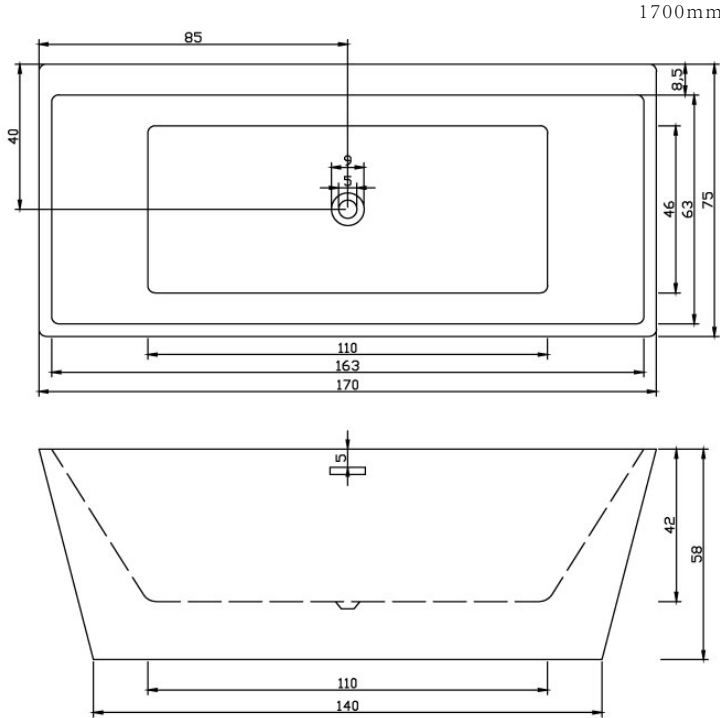

SKU	CODE	SIZE	RRP
75103	7132-1500	(1500L*750D*560HMM)	\$1480
75104	7132-1700	(1700L*750D*560HMM)	\$1580

1500mm

1700mm

Back To Wall Bathtub available in 1700mm

- 3.5mm Acrylic with Alkali-free reinforced fiberglass (Sanitary Grade)
- Rectangle bathtub
- Non-overflow

SKU	CODE	SIZE	RRP
75106	7101-1700	(1700L*750D*580HMM)	\$1580

Freestanding Bathtub available in 1700mm

- 3.5mm Acrylic with Alkali-free reinforced fiberglass (Sanitary Grade)
- Oval boat-shaped bathtub
- Non-overflow

SKU	CODE	SIZE	RRP
75130	KBT1500-BTW	(1500L*750D*580HMM)	\$2080
75126	KBT1700-BTW	(1700L*800D*580HMM)	\$2180

1500mm

1700mm

Back To Wall (Corner Fit) Bathtub available in 1500mm and 1700mm

- 5mm Acrylic with Alkali-free reinforced fiberglass (Sanitary Grade)
- Corner fit design, optimizing space and adding a contemporary touch to your bathroom.
- Non-overflow

SKU	CODE	SIZE	RRP
75132	KBT1500-RC	(1500L*750D*580HMM)	\$2080
75128	KBT1700-RC	(1700L*800D*580HMM)	\$2180

1500mm

1700mm