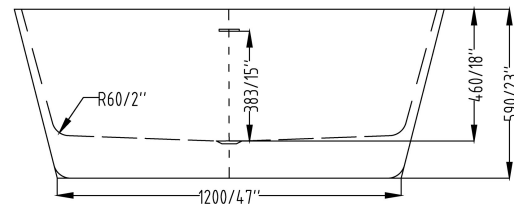

SKU	CODE	SIZE	RRP
75110	7123-1700	(1700L*750D*590HMM)	\$1580

Freestanding Bathtub available in 1500mm and 1700mm

- 3.5mm Acrylic with reinforced fiberglass (Sanitary Grade)
- Stand-alone design with a classic style, seamlessly fitting into any bathroom
- Non-overflow

SKU	CODE	SIZE	RRP
75114	BT520-1500	(1500L*790D*590HMM)	\$1480
75115	BT520-1700	(1700L*790D*590HMM)	\$1580

1500mm

1700mm

Freestanding Bathtub available in 1500mm and 1700mm

- 3.5mm Acrylic with reinforced fiberglass (Sanitary Grade)
- Stand-alone design, classic style and easy to fit any bathroom
- Non-overflow

SKU	CODE	SIZE	RRP
75116	BT518-1500	(1500L*750D*600HMM)	\$1480
75117	BT518-1700	(1700L*770D*590HMM)	\$1580

Freestanding Bathtub available in 1500mm and 1700mm

- 3.5mm Acrylic with reinforced fiberglass (Sanitary Grade)
- Stand-alone design, classic style and easy to fit any bathroom
- Non-overflow

SKU	CODE	SIZE	RRP
75130	KBT1500-BTW	(1500L*750D*580HMM)	\$2080
75126	KBT1700-BTW	(1700L*800D*580HMM)	\$2180

1500mm

1700mm

Back To Wall (Corner Fit) Bathtub available in 1500mm and 1700mm

- 5mm Acrylic with Alkali-free reinforced fiberglass (Sanitary Grade)
- Corner fit design, optimizing space and adding a contemporary touch to your bathroom.
- Non-overflow