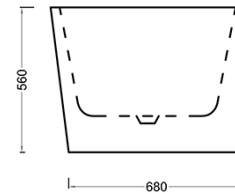

SKU	CODE	SIZE	RRP
75103	7132-1500	(1500L*750D*560HMM)	\$1480
75104	7132-1700	(1700L*750D*560HMM)	\$1580

1500mm

1700mm

Back To Wall Bathtub available in 1700mm

- 3.5mm Acrylic with Alkali-free reinforced fiberglass (Sanitary Grade)
- Rectangle bathtub
- Non-overflow