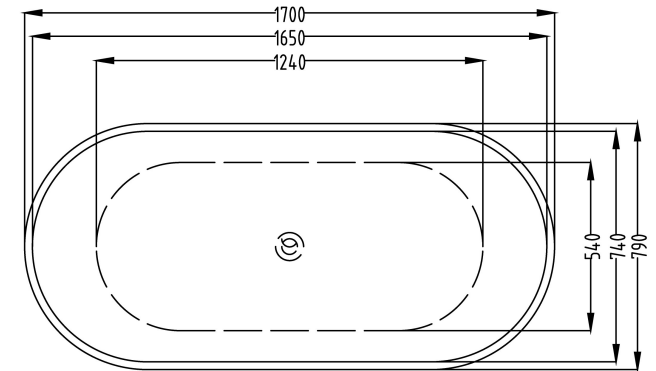

SKU	CODE	SIZE	RRP
75110	7123-1700	(1700L*750D*590HMM)	\$1580

Freestanding Bathtub available in 1500mm and 1700mm

- 3.5mm Acrylic with reinforced fiberglass (Sanitary Grade)
- Stand-alone design with a classic style, seamlessly fitting into any bathroom
- Non-overflow

SKU	CODE	SIZE	RRP
75114	BT520-1500	(1500L*790D*590HMM)	\$1480
75115	BT520-1700	(1700L*790D*590HMM)	\$1580

1500mm

1700mm

Freestanding Bathtub available in 1500mm and 1700mm

- 3.5mm Acrylic with reinforced fiberglass (Sanitary Grade)
- Stand-alone design, classic style and easy to fit any bathroom
- Non-overflow

SKU	CODE	SIZE	RRP
75116	BT518-1500	(1500L*750D*600HMM)	\$1480
75117	BT518-1700	(1700L*770D*590HMM)	\$1580

Freestanding Bathtub available in 1500mm and 1700mm

- 3.5mm Acrylic with reinforced fiberglass (Sanitary Grade)
- Stand-alone design, classic style and easy to fit any bathroom
- Non-overflow

SKU	CODE	SIZE	RRP
75130	KBT1500-BTW	(1500L*750D*580HMM)	\$2080
75126	KBT1700-BTW	(1700L*800D*580HMM)	\$2180

1500mm

1700mm

Back To Wall (Corner Fit) Bathtub available in 1500mm and 1700mm

- 5mm Acrylic with Alkali-free reinforced fiberglass (Sanitary Grade)
- Corner fit design, optimizing space and adding a contemporary touch to your bathroom.
- Non-overflow