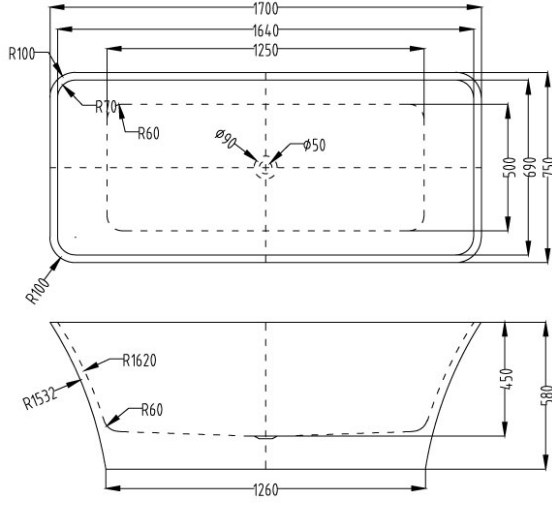

SKU	CODE	SIZE	RRP
75114	BT520-1500	(1500L*790D*590HMM)	\$1480
75115	BT520-1700	(1700L*790D*590HMM)	\$1580

1500mm

1700mm

Freestanding Bathtub available in 1500mm and 1700mm

- 3.5mm Acrylic with reinforced fiberglass (Sanitary Grade)
- Stand-alone design, classic style and easy to fit any bathroom
- Non-overflow

SKU	CODE	SIZE	RRP
75116	BT518-1500	(1500L*750D*600HMM)	\$1480
75117	BT518-1700	(1700L*770D*590HMM)	\$1580

Freestanding Bathtub available in 1500mm and 1700mm

- 3.5mm Acrylic with reinforced fiberglass (Sanitary Grade)
- Stand-alone design, classic style and easy to fit any bathroom
- Non-overflow

SKU	CODE	SIZE	RRP
75118	BT529-1500	(1500L*750D*580HMM)	\$1480
75119	BT529-1700	(1700L*750D*580HMM)	\$1580

1500mm

1700mm

Freestanding Bathtub available in 1500mm and 1700mm

- 5mm Acrylic with Alkali-free reinforced fiberglass (Sanitary Grade)
- Free standing design
- Non-overflow

SKU	CODE	SIZE	RRP
75130	KBT1500-BTW	(1500L*750D*580HMM)	\$2080
75126	KBT1700-BTW	(1700L*800D*580HMM)	\$2180

1500mm

1700mm

Back To Wall (Corner Fit) Bathtub available in 1500mm and 1700mm

- 5mm Acrylic with Alkali-free reinforced fiberglass (Sanitary Grade)
- Corner fit design, optimizing space and adding a contemporary touch to your bathroom.
- Non-overflow