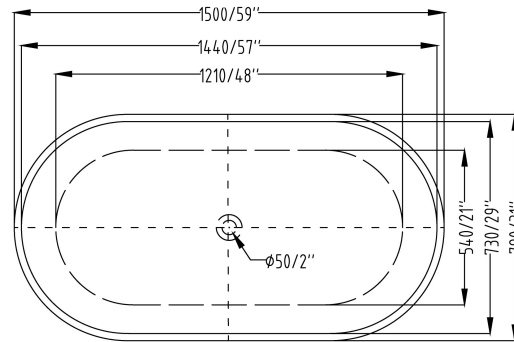

SKU	CODE	SIZE	RRP
75110	7123-1700	(1700L*750D*590HMM)	\$1580

Freestanding Bathtub available in 1500mm and 1700mm

- 3.5mm Acrylic with reinforced fiberglass (Sanitary Grade)
- Stand-alone design with a classic style, seamlessly fitting into any bathroom
- Non-overflow

SKU	CODE	SIZE	RRP
75114	BT520-1500	(1500L*790D*590HMM)	\$1480
75115	BT520-1700	(1700L*790D*590HMM)	\$1580

1500mm

1700mm

Freestanding Bathtub available in 1500mm and 1700mm

- 3.5mm Acrylic with reinforced fiberglass (Sanitary Grade)
- Stand-alone design, classic style and easy to fit any bathroom
- Non-overflow

SKU	CODE	SIZE	RRP
75116	BT518-1500	(1500L*750D*600HMM)	\$1480
75117	BT518-1700	(1700L*770D*590HMM)	\$1580

Freestanding Bathtub available in 1500mm and 1700mm

- 3.5mm Acrylic with reinforced fiberglass (Sanitary Grade)
- Stand-alone design, classic style and easy to fit any bathroom
- Non-overflow

SKU	CODE	SIZE	RRP
75130	KBT1500-BTW	(1500L*750D*580HMM)	\$2080
75126	KBT1700-BTW	(1700L*800D*580HMM)	\$2180

1500mm

1700mm

Back To Wall (Corner Fit) Bathtub available in 1500mm and 1700mm

- 5mm Acrylic with Alkali-free reinforced fiberglass (Sanitary Grade)
- Corner fit design, optimizing space and adding a contemporary touch to your bathroom.
- Non-overflow