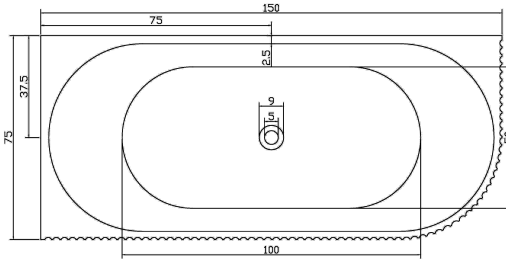

SKU	CODE	SIZE	RRP
75129	KBT1500	(1500L*750D*560~580HMM)	\$2080
75125	KBT1700	(1700L*750D*560~580HMM)	\$2180

1500mm

1700mm

Back To Wall Bathtub available in 1500mm and 1700mm

- 5mm Acrylic with Alkali-free reinforced fiberglass (Sanitary Grade)
- Back-to-Wall design for a sleek and space-saving solution, fitting seamlessly against the wall
- Non-overflow

SKU	CODE	SIZE	RRP
75130	KBT1500-BTW	(1500L*750D*580HMM)	\$2080
75126	KBT1700-BTW	(1700L*800D*580HMM)	\$2180

1500mm

1700mm

Back To Wall (Corner Fit) Bathtub available in 1500mm and 1700mm

- 5mm Acrylic with Alkali-free reinforced fiberglass (Sanitary Grade)
- Corner fit design, optimizing space and adding a contemporary touch to your bathroom.
- Non-overflow

SKU	CODE	SIZE	RRP
75131	KBT1500-LC	(1500L*750D*580HMM)	\$2080
75127	KBT1700-LC	(1700L*800D*580HMM)	\$2180

1500mm

1700mm

Back To Wall (Corner Fit) Bathtub

available in 1500mm and 1700mm

- 5mm Acrylic with Alkali-free reinforced fiberglass (Sanitary Grade)
- Corner fit design, optimizing space and adding a contemporary touch to your bathroom
- Non-overflow

SKU	CODE	SIZE	RRP
75132	KBT1500-RC	(1500L*750D*580HMM)	\$2080
75128	KBT1700-RC	(1700L*800D*580HMM)	\$2180

1500mm

1700mm