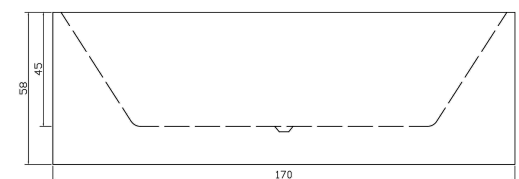

SKU	CODE	SIZE	RRP
75118	BT529-1500	(1500L*750D*580HMM)	\$1480
75119	BT529-1700	(1700L*750D*580HMM)	\$1580

1500mm

1700mm

Freestanding Bathtub available in 1500mm and 1700mm

- 5mm Acrylic with Alkali-free reinforced fiberglass (Sanitary Grade)
- Free standing design
- Non-overflow

SKU	CODE	SIZE	RRP
75129	KBT1500	(1500L*750D*560~580HMM)	\$2080
75125	KBT1700	(1700L*750D*560~580HMM)	\$2180

1500mm

1700mm

Back To Wall Bathtub available in 1500mm and 1700mm

- 5mm Acrylic with Alkali-free reinforced fiberglass (Sanitary Grade)
- Back-to-Wall design for a sleek and space-saving solution, fitting seamlessly against the wall
- Non-overflow

SKU	CODE	SIZE	RRP
75130	KBT1500-BTW	(1500L*750D*580HMM)	\$2080
75126	KBT1700-BTW	(1700L*800D*580HMM)	\$2180

1500mm

1700mm

Back To Wall (Corner Fit) Bathtub available in 1500mm and 1700mm

- 5mm Acrylic with Alkali-free reinforced fiberglass (Sanitary Grade)
- Corner fit design, optimizing space and adding a contemporary touch to your bathroom.
- Non-overflow